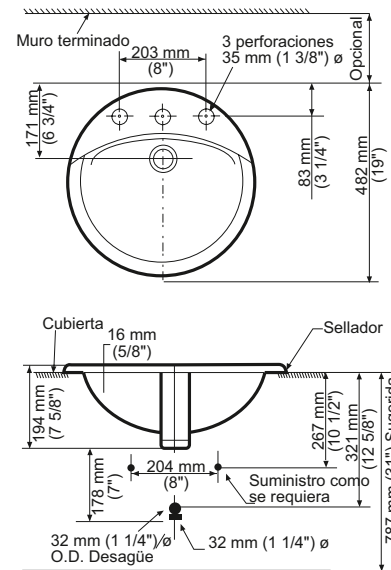

Lavabo de sobrecubierta **Rondalyn**

- Cerámica porcelanizada de alto brillo
- Disponible con perforaciones de 4", 8" y monomando
- Rebosadero frontal
- Amplio espacio interior
- Se adapta a la plantilla universal de 19"