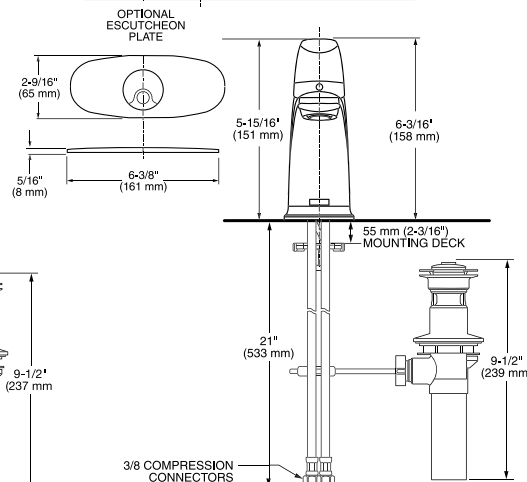

Duomando para lavabo **Colony Pro**

- Duradero, confiable, con la calidad única de American Standard
- Disponible en tres hermosos acabados para combinar con cualquier baño
- Construcción de metal sin plomo
- Rendimiento sin goteo con el uso de válvulas de disco de cerámica
- Cumple con ADA
- Instalación fácil y rápida
- 11.2 galones por minuto (1.2 gpm / 4.5 lpm)
- Ahorra agua