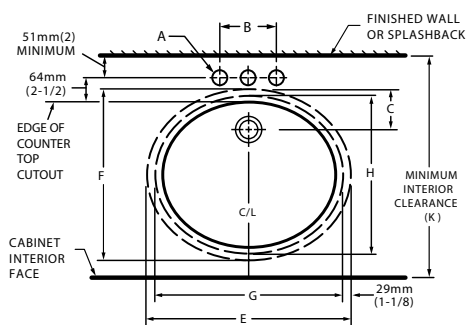

▼ DETAIL OF MOUNTING CLIP (KIT No. 047194-0070A)