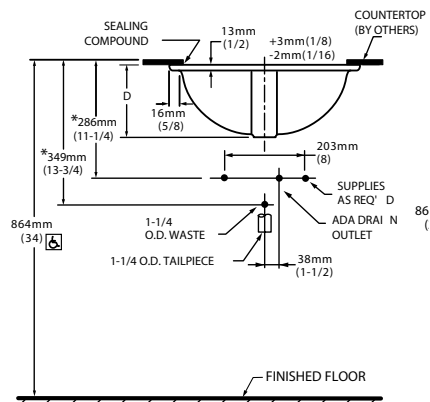

CAT. NO.	E	F	G	H	C	D	J	K
CHICO	489m m (19-1/4)	413mm (16-1/4)	432m m (17)	356m m (14)	103m m (4-1/16)	182m m (7-3/16)	16m m (5/8)	500m m (19-11/16)
GRANDE	546m m (21-1/2)	441mm (17-3/8)	483m m (19)	391m m (15-3/8)	95m m (3-3/4)	191m m (7-1/2)	19m m (3/4)	534m m (21-1/16)