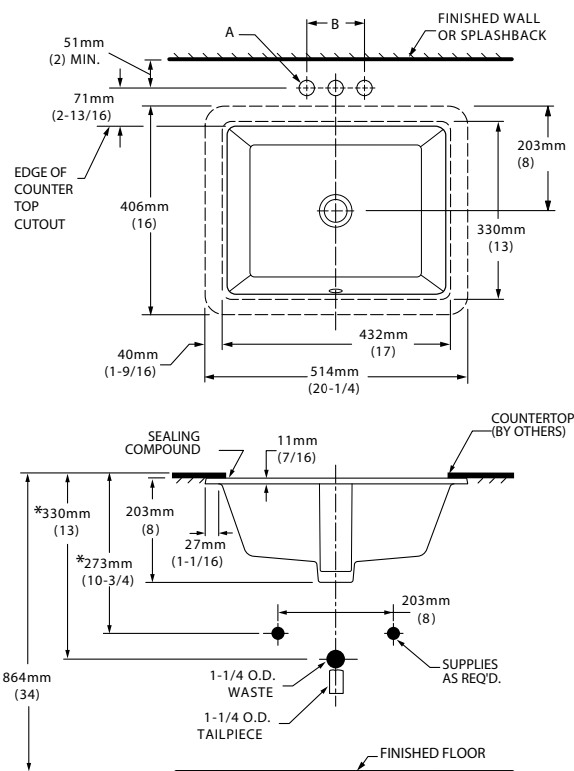

0610000.020 Blanco ○

$1,859

Lavabo de bajocubierta **Boulevard**

- Cerámica porcelanizada de alto brillo
- Sin perforaciones
- Rebosadero frontal
- Amplio espacio interior
- Fondo plano