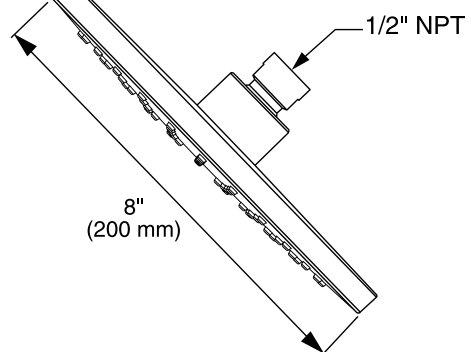

1660508.002 Cromo ●

$979

1660508.278 Legacy Bronze ●

$1,369

Regadera **Townsend**

1660528.002 Cromo ●

$979

1660528.295 Satin ●

$1,369

1660528.243 Negro ●

$1,369

Regadera **Studio**