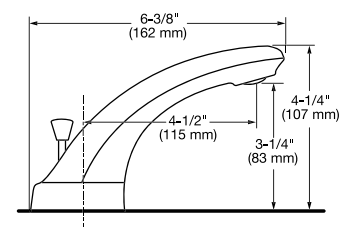

Duomando para lavabo **Colony Pro**

- Duradero, confiable, con la calidad única de American Standard
- Disponible en tres hermosos acabados para combinar con cualquier baño
- Construcción de metal sin plomo
- Rendimiento sin goteo con el uso de válvulas de disco de cerámica
- Cumple con ADA
- Instalación fácil y rápida
- 11.2 galones por minuto (1.2 gpm / 4.5 lpm)
- Ahorra agua