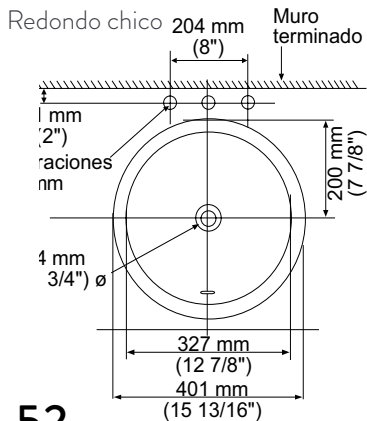

01645.020 Blanco ☐
Grande

$1,239

01646.020 Blanco ☐
Chico

$1,069

Lavabo de sobrecubierta **Redondo**

- Cerámica porcelanizada de alto brillo
- Sin perforaciones
- Rebosadero posterior

Redondo grande