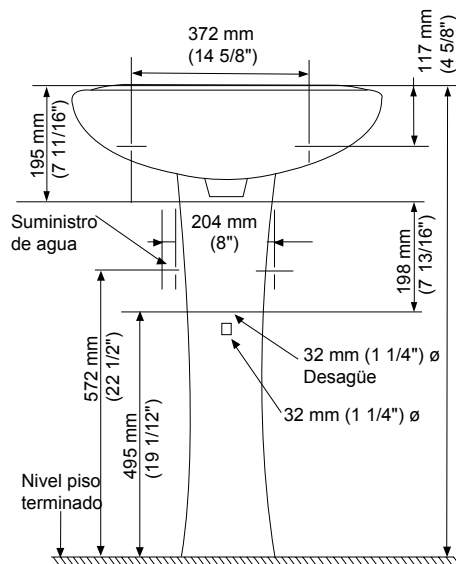

Lavabo y pedestal **Fiesta**

- Cerámica porcelanizada de alto brillo
- Disponible con perforaciones de 4" y monomando
- Rebosadero posterior
- Altura normal
- Cubierta con amplio espacio