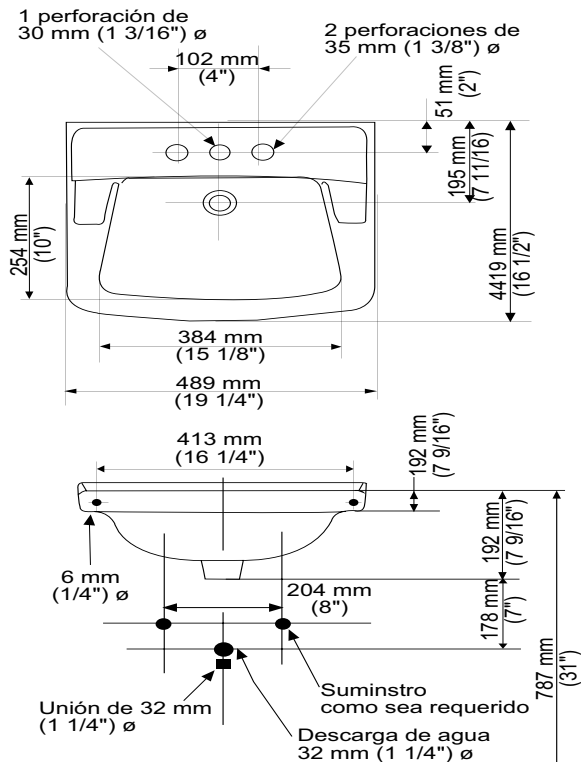

01017.020 Blanco ☐

$1,059

Lavabo de colgar **Veracruz**

- Cerámica porcelanizada de alto brillo
- Disponible con perforación de 4"
- Rebosadero posterior
- Amplio espacio interior