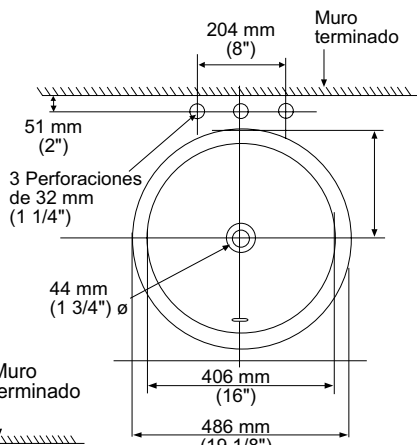

01645.020 Blanco ☐
Grande

$1,239

01646.020 Blanco ☐
Chico

$1,069

Lavabo de sobrecubierta **Redondo**

- Cerámica porcelanizada de alto brillo
- Sin perforaciones
- Rebosadero posterior

Redondo grande