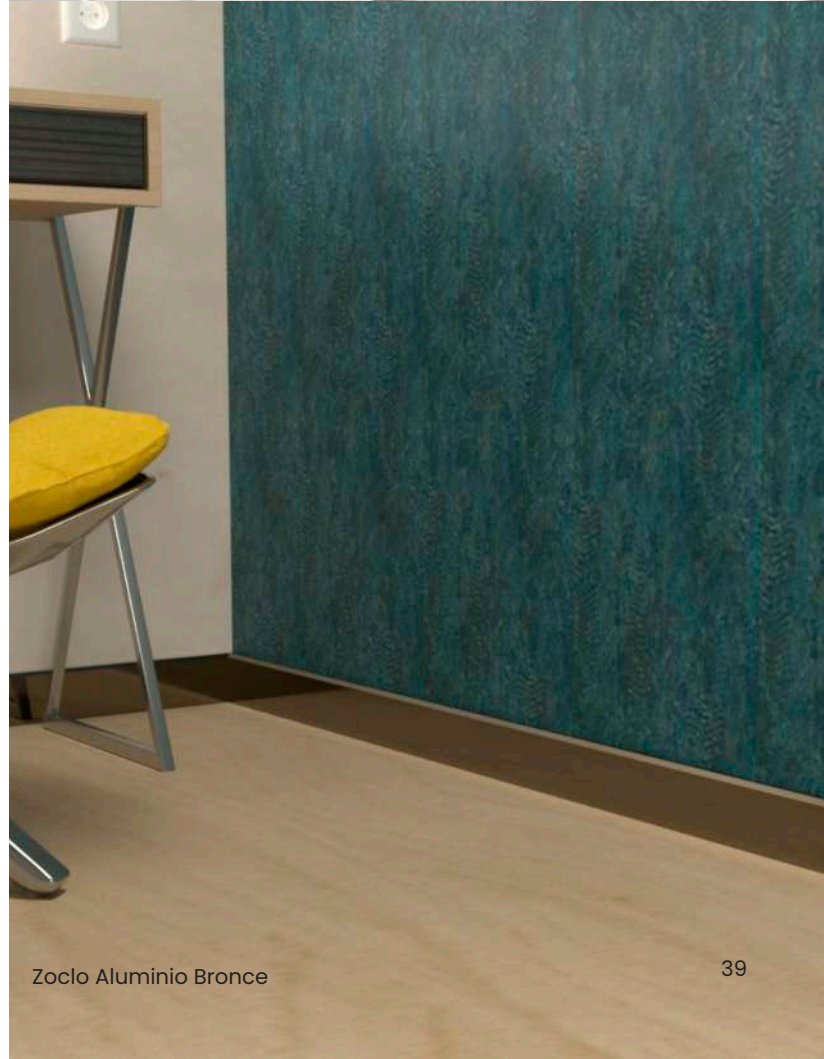

7 cm x 2.44 m

Aluminio Plata

Aluminio Bronce

ZOCLO

Peldaño Interior Plata

Zoclo Aluminio Bronce

The logo for Greda features a stylized letter 'G' on the left, composed of several overlapping red squares. To the right of the 'G' is the word 'reda' in a dark green, serif font. A registered trademark symbol (®) is located at the top right of the word 'reda'.